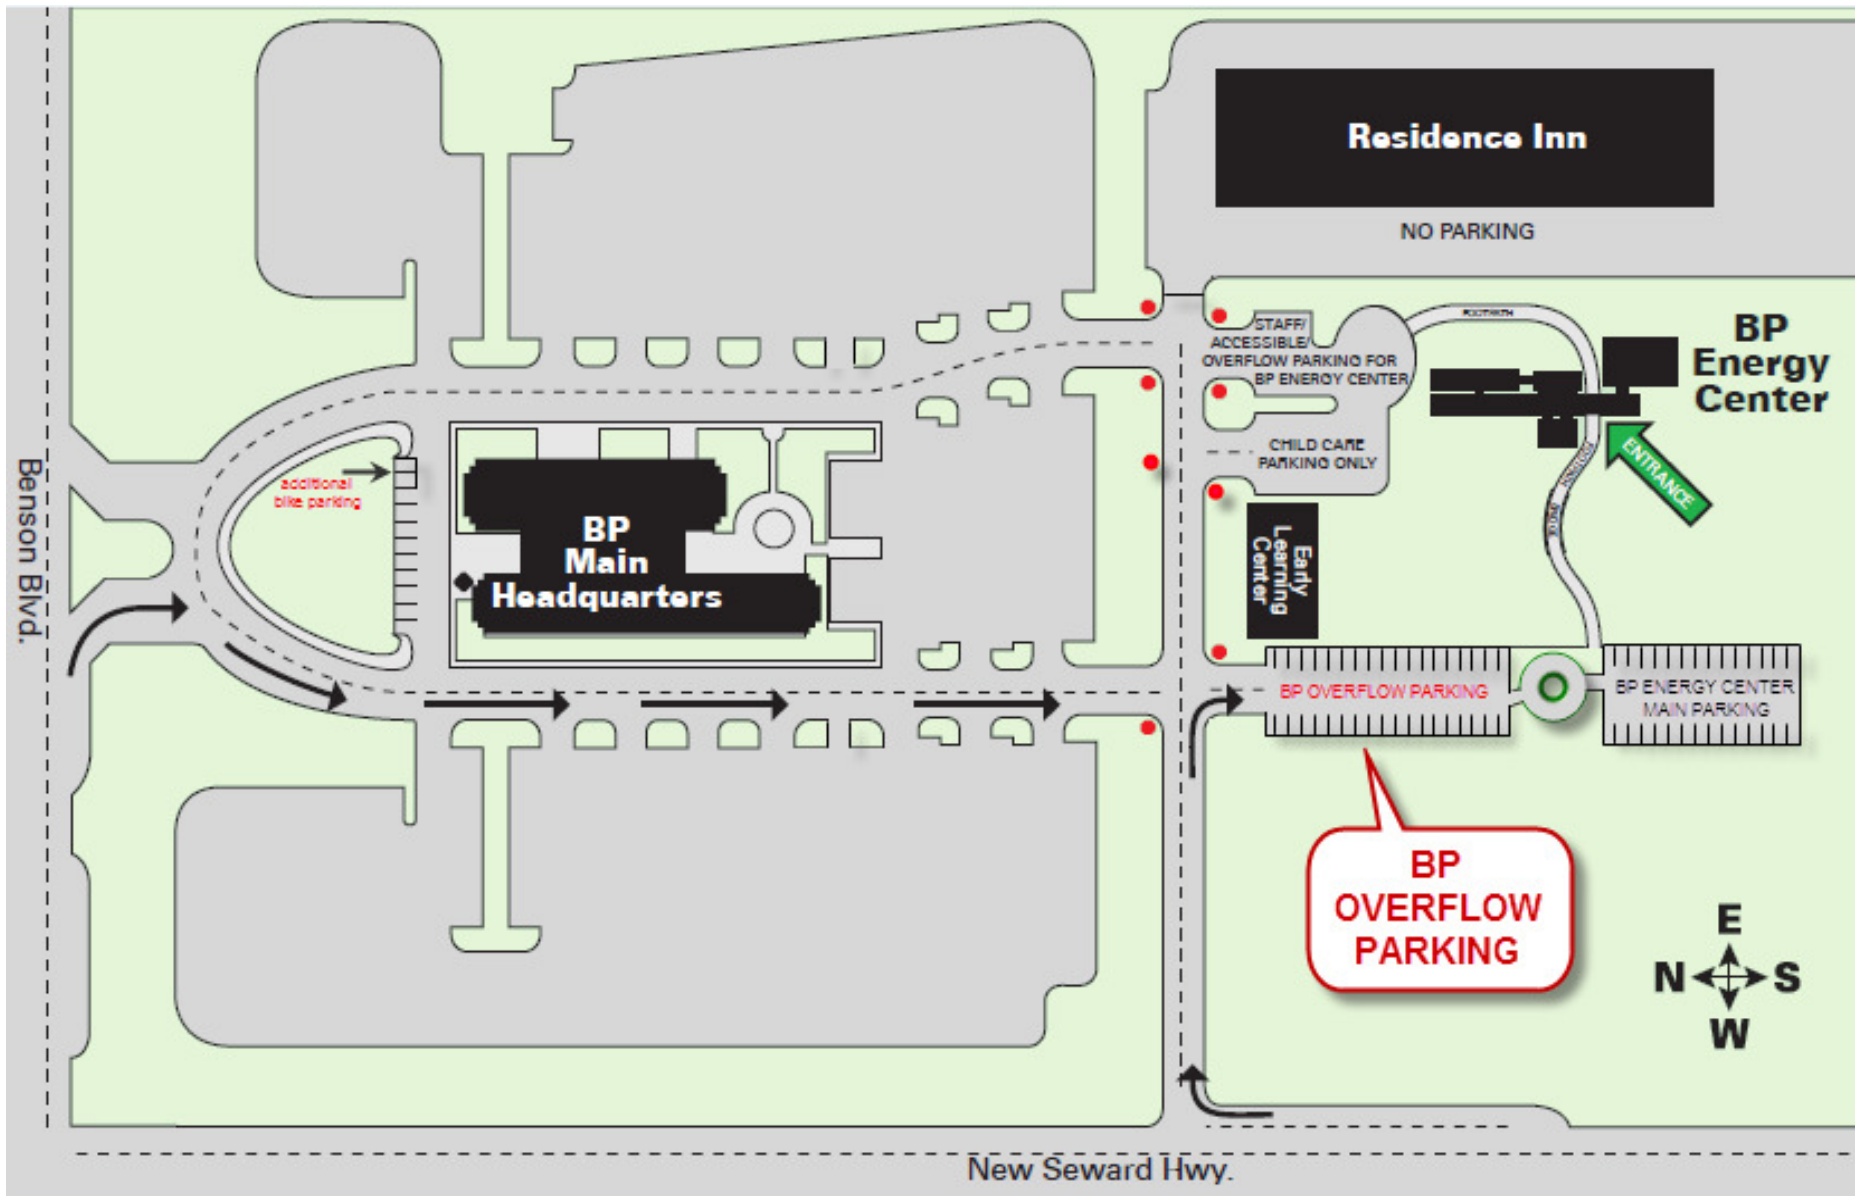

**Map to BP Energy Center**  
900 E. Benson Blvd., Anchorage, AK  
(907) 743-4270

**Directions:** If northbound on New Seward Hwy., turn right into BP's southwest entrance. Turn right at the first stop sign into the BP Energy Center parking lot. Follow footpath through woods to building entrance.  
If eastbound on Benson Blvd., turn right into BP's main entrance. Turn right and follow access road to 4-way stop. Continue through intersection into the BP Energy Center parking lot.