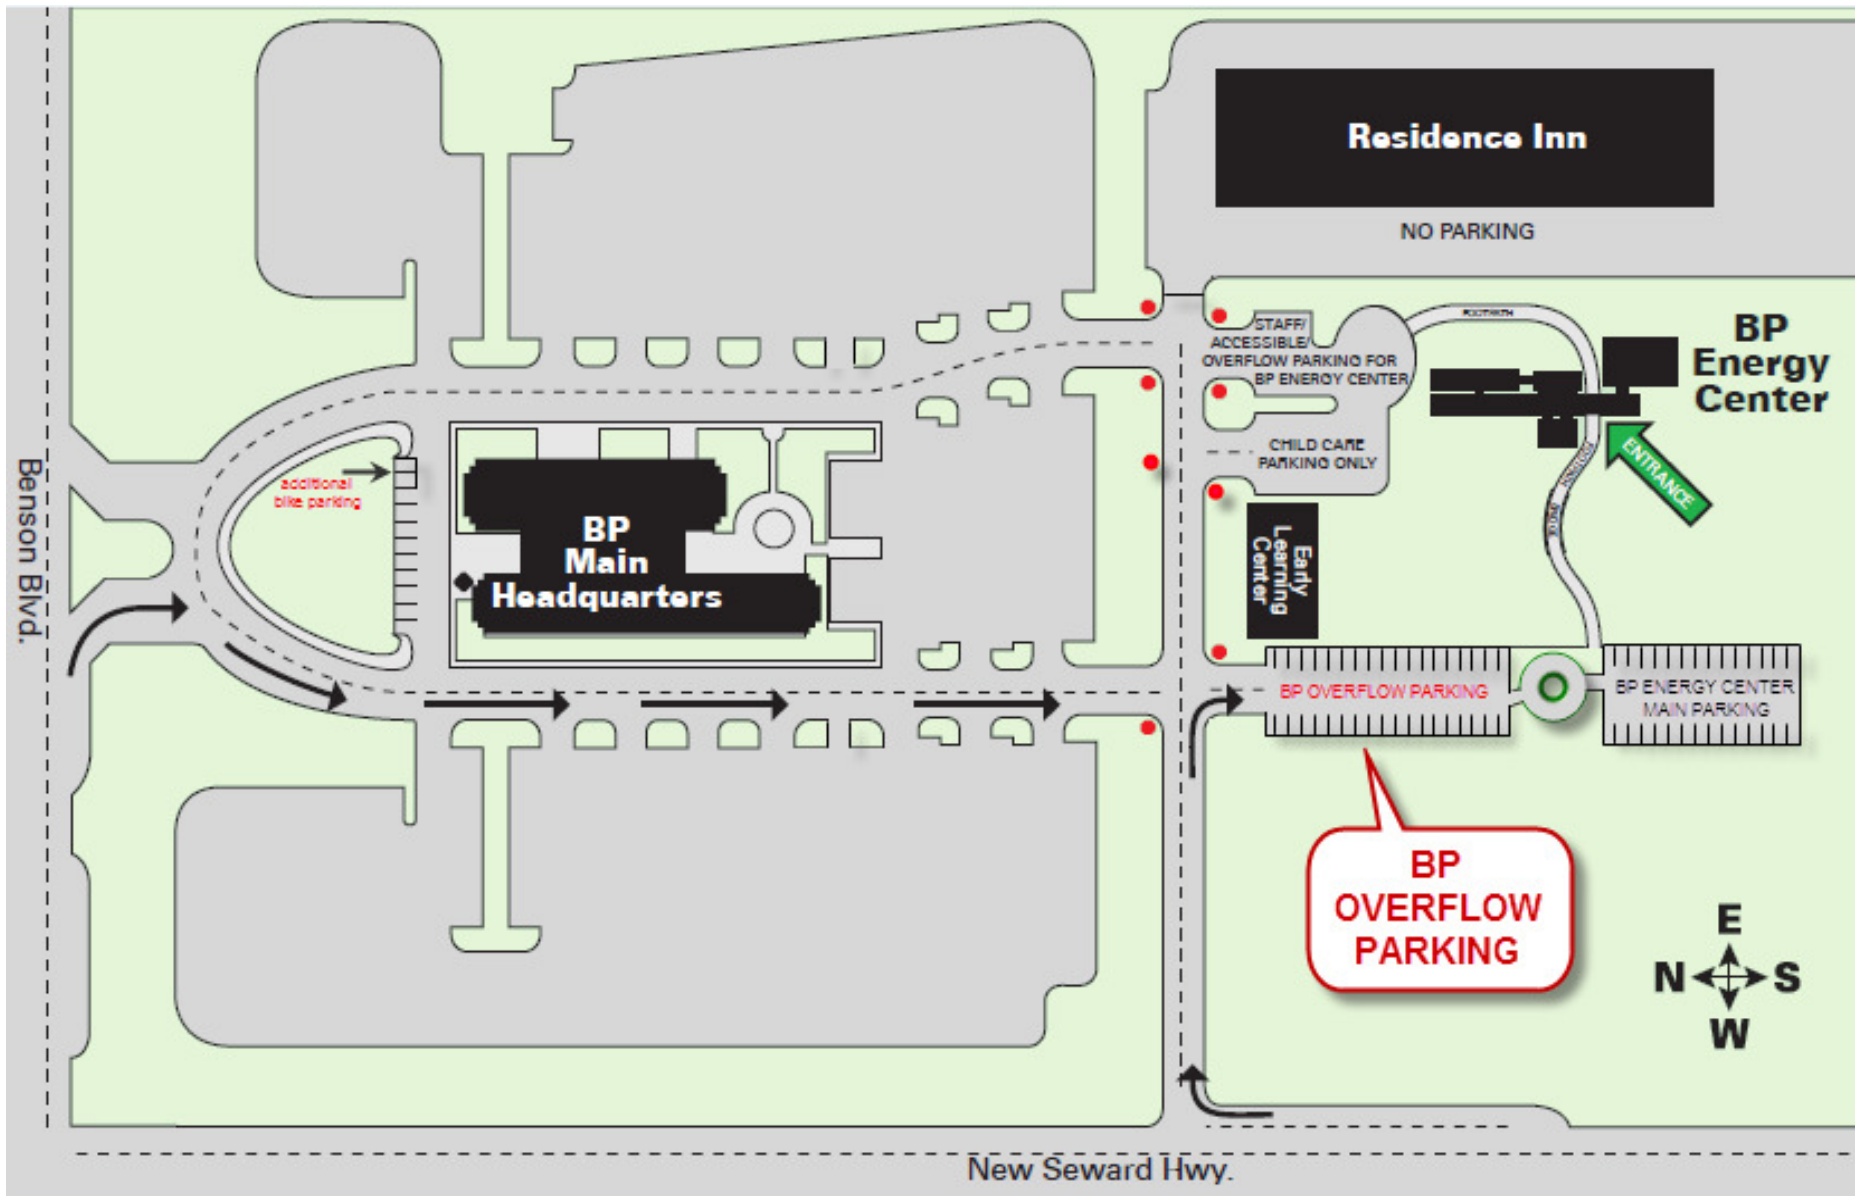

Map to BP Energy Center
900 E. Benson Blvd., Anchorage, AK
(907) 743-4270

Directions: If northbound on New Seward Hwy., turn right into BP's southwest entrance. Turn right at the first stop sign into the BP Energy Center parking lot. Follow footpath through woods to building entrance.
If eastbound on Benson Blvd., turn right into BP's main entrance. Turn right and follow access road to 4-way stop. Continue through intersection into the BP Energy Center parking lot.